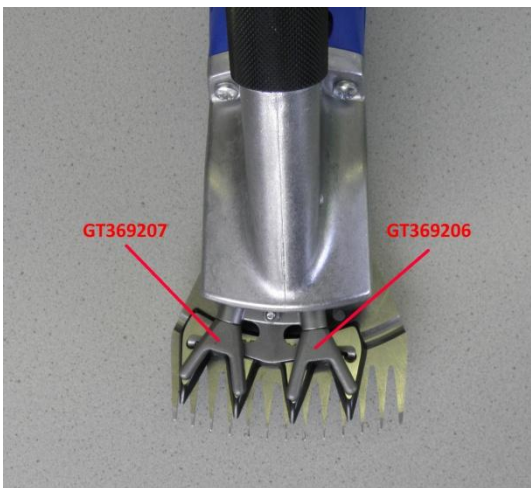

Aesculap Schermaschinen

spare part list: GT494 Econom II for sheep

GT074040 BALL BEARING

GT369208 SPRING

GT369202 HOUSING COVER

GT369205 ROCKING LEVER

**GT369206 + GT369207
CLAMPING CLAW, LEFT +
RIGHT**

Aesculap Schermaschinen

spare part list: GT494 Econom II for sheep

GT369209 PRESSURE ROD

GT369213 ECCENTRIC SHAFT

**GT369814 REPAIR SET BEVEL
GEAR ECCENTRIC BEARING**

**GT369312 SPUR GEAR WITH
SHAFT**

**GT369801 HOUSING BOTTOM
SECTION**